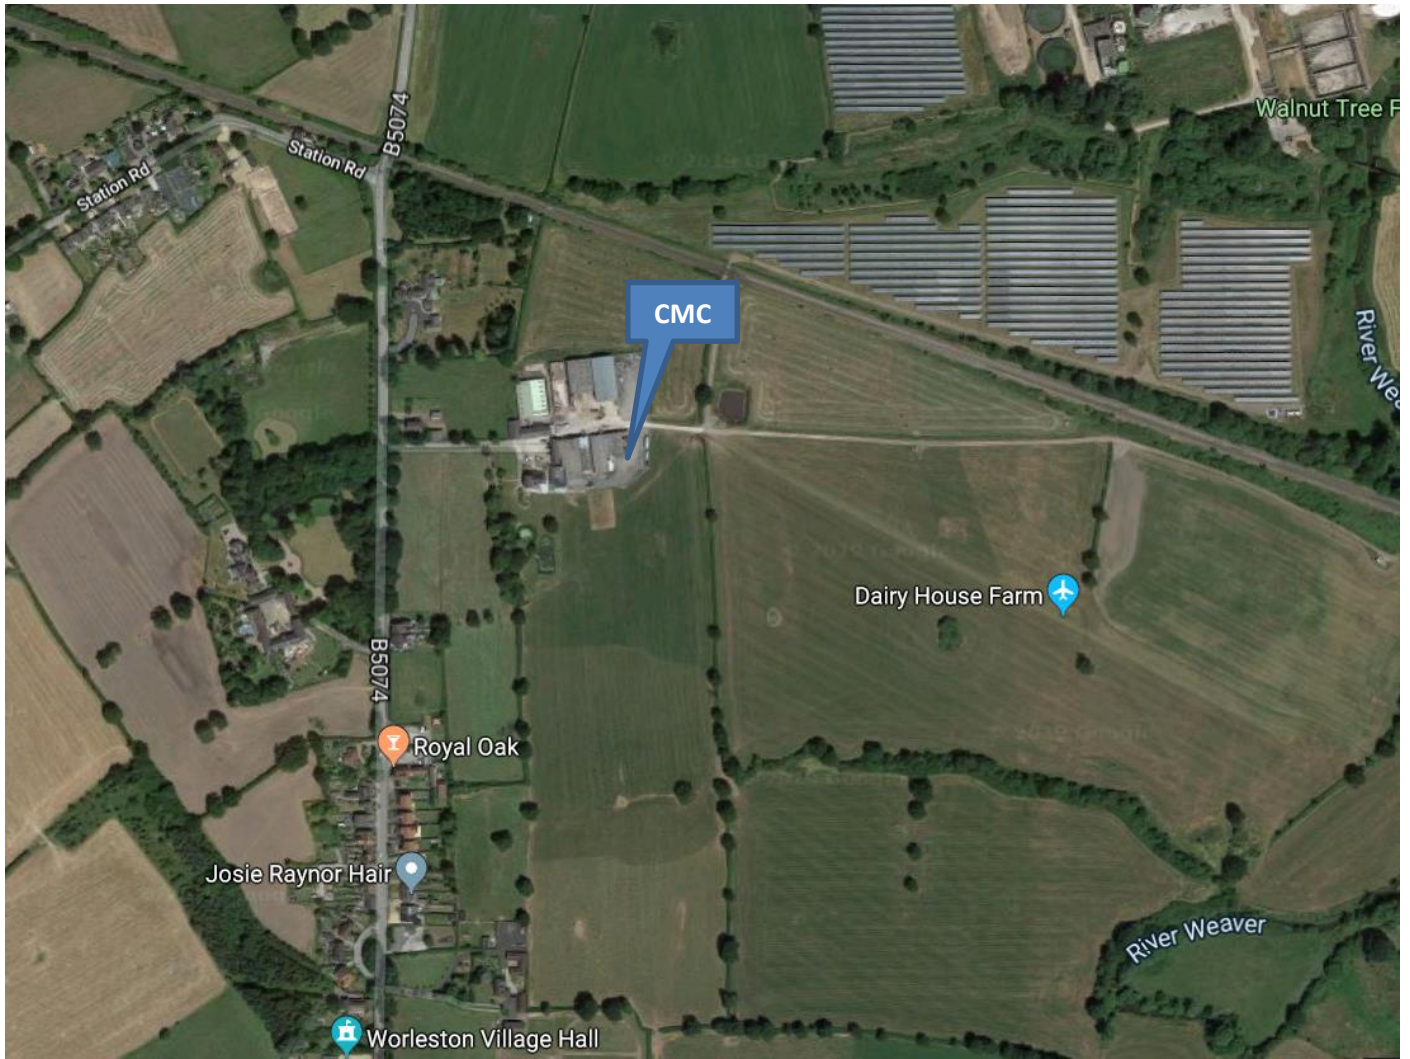

Dairy House Farm, Main Road, Worleston, Nantwich CW5 6DN

Please park near here avoiding blocking access

Farm entrance from Main Road B5074

Cheshire Microlight Centre (CMC) welcomes you to our new airfield. There are several other business operating from Dairy House Farm, so please respect their presence by driving and parking condiertately.